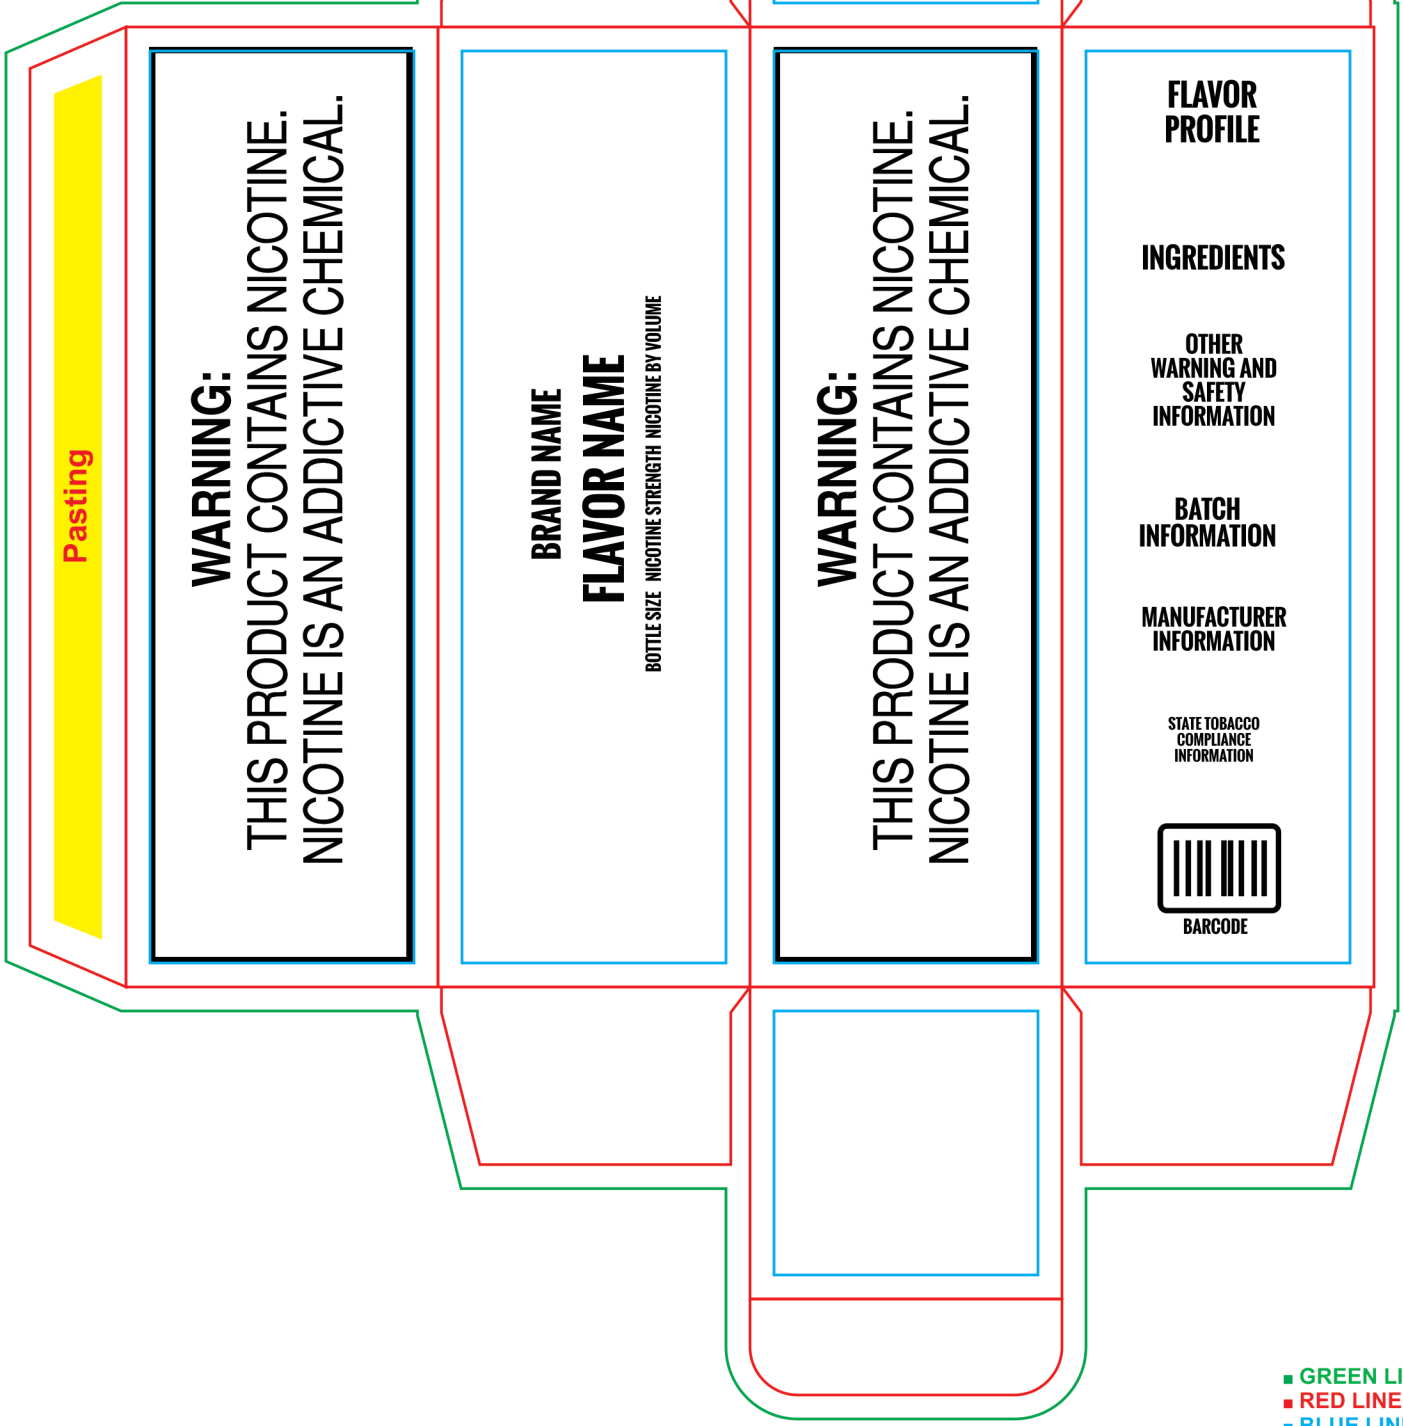

1.625"

5"

1.625"

1.625"

1.625"

1.625"

1.625"

WARNING:
THIS PRODUCT CONTAINS NICOTINE.
NICOTINE IS AN ADDICTIVE CHEMICAL.

BRAND NAME
FLAVOR NAME
BOTTLE SIZE NICOTINE STRENGTH NICOTINE BY VOLUME

WARNING:
THIS PRODUCT CONTAINS NICOTINE.
NICOTINE IS AN ADDICTIVE CHEMICAL.

FLAVOR PROFILE

INGREDIENTS

OTHER WARNING AND SAFETY INFORMATION

- GREEN LINE IS BLEED LINE
- RED LINE IS FINISH LINE
- BLUE LINE IS SAFE LINE
- ADHESIVE TAPE

Size: 1.625 x 5 x 1.625 inch

Red Line is the Cutting and Folding Line. It will not be printed